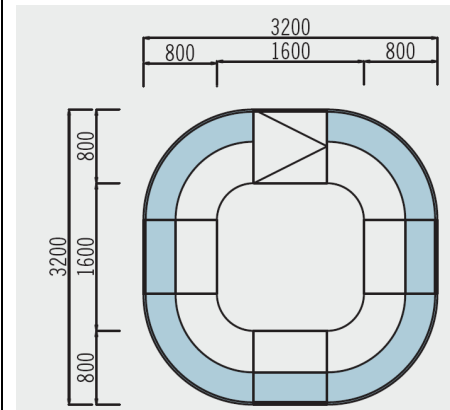

RECEPTION COUNTER No 6

IMAGE

This unique layout is designed as a freestanding unit, suitable for office reception or information centre use. The hatch and door allow ease of access in or out of the reception and kick plates are used to prevent damage as well as enhancing the overall appearance.

Composition price
£ 1500.00

Delivery and Installation: Price On Application

DIMENSION

COLOURS

TOP & SIDE PANEL COLOURS
Walnut ; Cherry ; Canadian Maple;
White; Silver ;Oak; Calva Oak;
Beech; Grey; Japanese Ash; Apple;
Santiago Cherry; Stone Oak;
Silver Brushed;
FRONT PANELS
Walnut; Cherry; Canadian Maple;
White; Silver; Mirror;
Oak; Calva Oak; Beech; Grey;
Japanese Ash; Apple;
Santiago Cherry; Stone Oak; Silver
Brushed;